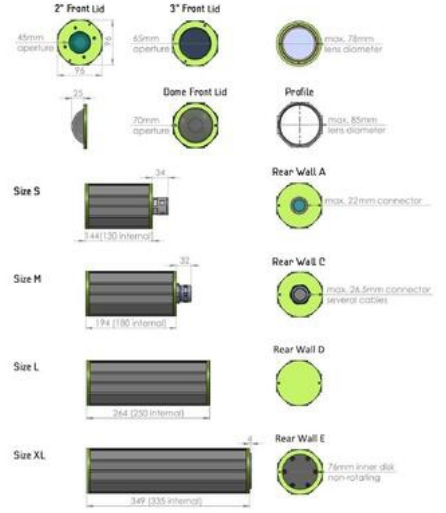

Accessories:

Product	Image	Order No.	Product	Image	Order No.	Product	Image	Order No.
Air Nozzle		50.100.025	Position Ring		20.040.002	Mounting Kit 1		5.010.000
2" Wind Curtain		50.100.010	Cooling Module		60.100.010	Mounting Kit 2		5.020.000
Tube Wind Curtain 2"		50.100.017	El. Heating Plate		70.100.010	Mounting Kit 6		5.060.000
3" Wind Curtain		50.100.011	Sun roof Size S		20.011.001	Mounting Kit 7		5.070.000
Shutter 2"		50.200.020	Size M		20.011.002	Mounting Kit 9		5.090.000
Shutter 3"		50.200.021	Size L		20.011.003	Mounting Kit 10		5.100.000
Dome Window		20.040.015	Rear Wall E		20.040.014	Mounting Kit 15		5.150.000
30mm Extension		15.030.030	Deflection Mirror 90°		20.020.004	Mounting Kit 16		5.160.000
60mm Extension		15.030.085	Corrugated Tube 28mm		20.000.006	Mounting Kit 17		5.170.000
M72 Front Lid		20.040.018	Mounting Tool		90.000.004